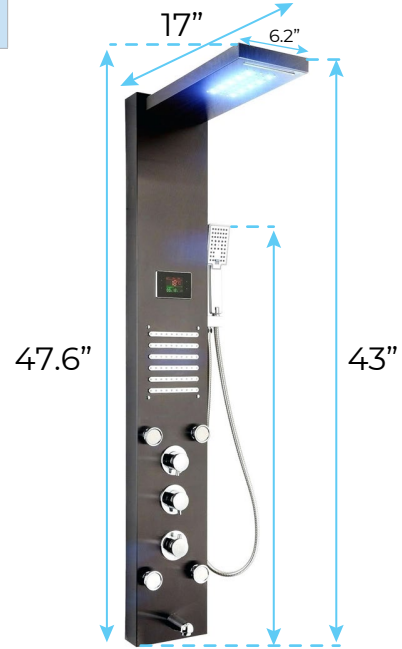

FONTANA RENO LED TOWER DARK OIL RUBBED BRONZE RAINFALL WATERFALL SHOWER PANEL SPECS

Size:

Specifications

Function: Shower Faucet
 Faucet Material: Brass
 Panel Material: SUS304 Stainless Steel
 Hand Shower Material: ABS Plastic
 Easy to install
 Finish: Oil Rubbed Bronze Black
 Functions: Five Modes (Rainfall, Waterfall, Horizontal Massage Spray, Hand Shower, Low Spout) Single switch control. one function at a time.
 Installation Method: Wall Mounted
 59" long stainless steel chrome hand shower hose
 Water Flow: 1.8 GPM
 LED is powered by water flow